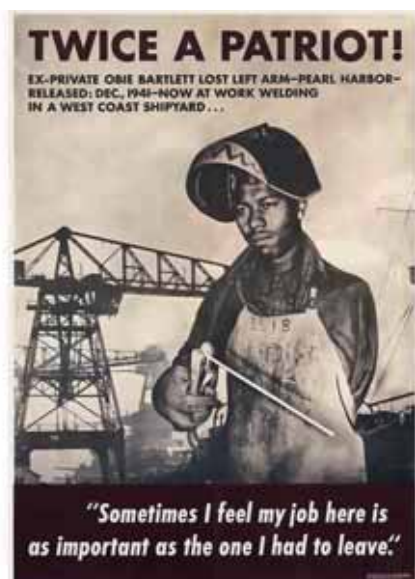

2338 O. Bartlett Twice a Patriot! Lost left Harm in Pearl Harbour Now: Work Welding in W Coast Shipyards 1943 Très Rare/Very Rare
51x36 cm 3500/7000€